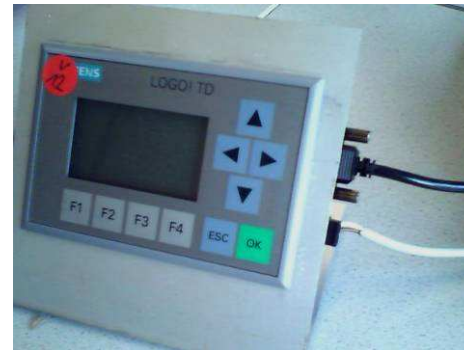

☒ **LOGO! TD (mounted)**

- ☒ incl. LOGO! TD & interface cable
- ☒ incl. Pre-Wired power cable & connector