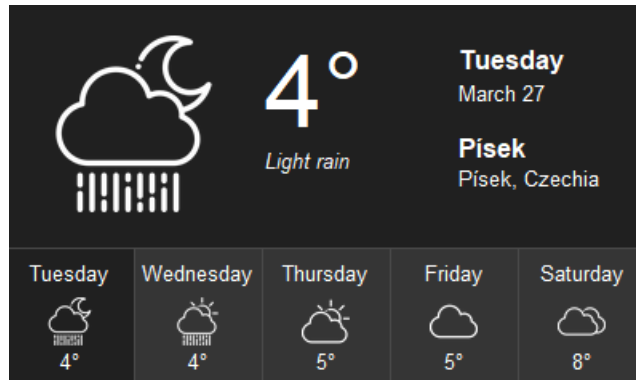

Meteostanice s Raspberry Pi

Grafické uživatelské rozhraní